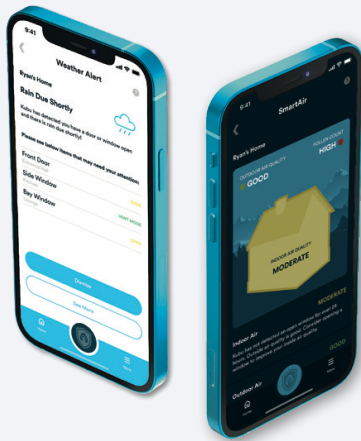

# Be Sure You're Secure, with Intelligent, Alarmed Doors.

Every Comp Door comes fitted with Kubu Smart Security sensors as standard, providing you with ultimate peace-of-mind.

In association with:

**COMP DOOR**

## Smart Sensors

- 📍 Physical and Technological Security Combined
- 📍 Locked/Unlocked/Open/Closed/Vent
- 📍 Vibration sensing built in
- 📍 Tamper detection built in
- 📍 Completely concealed
- 📍 Calibration FREE

## Smart Alerts

- 📍 Instant Status Updates
- 📍 SureShield™ Attack Alerts
- 📍 SureSecure™ Geofence Alerts
- 📍 Scheduled Notifications
- 📍 Family Sharing
- 📍 SmartAir™/Weather Alerts\*